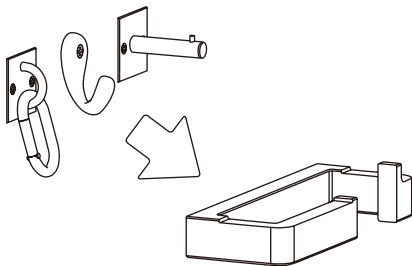

Features

Compatibility Design

Various hooks get all together. ViK is designed for being defined the purpose according to user's idea and wisdom.

Soft But Strong

ViK can stand a load of maximum 10kg. Both of "Strength" and "Safety" was achieved by means of complex aluminium extrusion and special soft resin.