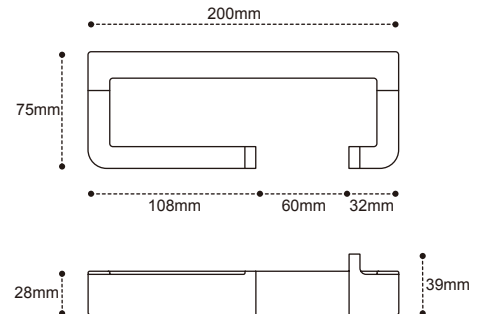

## Dimensions & Spec

Maximum Load : approx. 10kg

Material : Silicone Elastomer / Aluminium