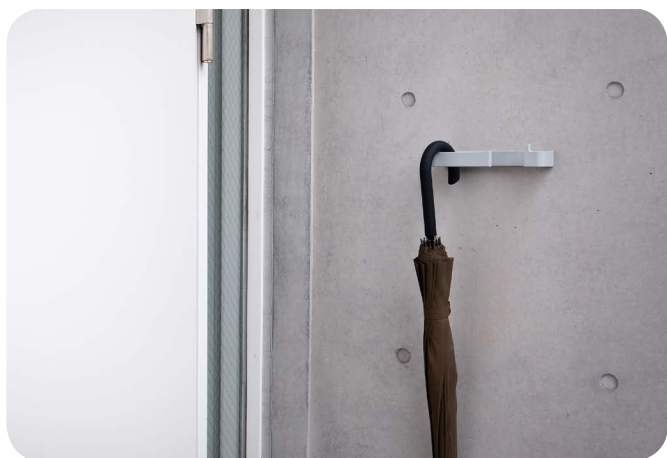

VIK

Just Hook It