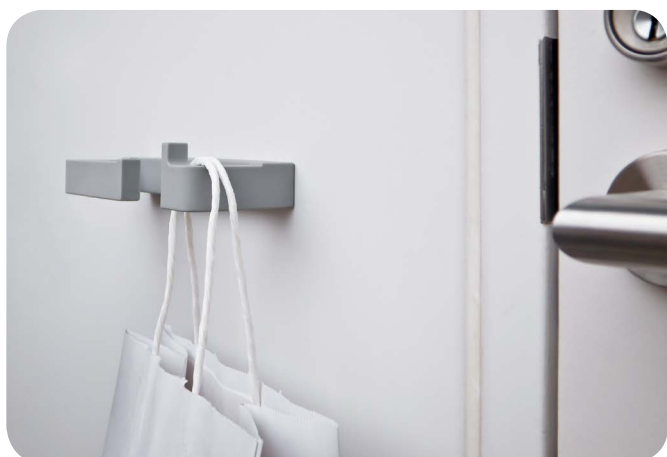

VIK

Just Hook It