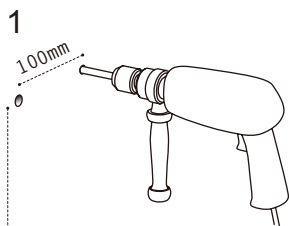

Installation

More Than 1000mm

Drill 2 holes $\Phi 8$ mm in concrete wall with hole points of bracket.