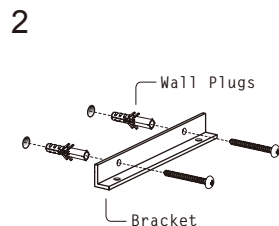

## Dimensions & Spec

Maximum Load : approx. 10kg

Material : Silicone Elastomer / Aluminium

## Installation

More Than 1000mm

Drill 2 holes  $\Phi 8$ mm in concrete wall with hole points of bracket.

Put wall plugs into wall and fix a bracket with truss screws.

Fix a main body to the bracket with bolts.